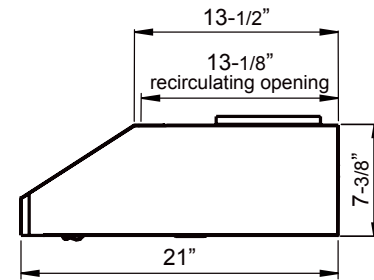

TOP

SIDE

BACK

MODEL	AK7100BS-BF	AK7100BS290-BF	AK7136BS-BF	AK7136BS290-BF
<b>Stainless Steel Size</b>	30"	30"	36"	36"
<b>BLOWER PERFORMANCE</b>				
Blower CFM (Min. - Max.)	150 - 400	120 - 290	150 - 400	120 - 290
Sones (Min. - Max.)	2 - 5	1.1 - 3.2	2 - 5	1.1 - 3.2
<b>FEATURES</b>				
Controls	Mechanical Slide	Mechanical Slide	Mechanical Slide	Mechanical Slide
Speed Levels	3	3	3	3
Auto Delay-Off	No	No	No	No
Lighting	LumiLight LED, 6W x2	LumiLight LED, 6W x2	LumiLight LED, 6W x2	LumiLight LED, 6W x2
Dual-Level Lighting	Yes	Yes	Yes	Yes
Filters	Baffle x2	Baffle x2	Baffle x2	Baffle x2
Recirculating Option	Yes	Yes	Yes	Yes
<b>DUCT SPECIFICATIONS</b>				
Vertical Internal Blower	7" Round or 3-1/4" x 10"	7" Round or 3-1/4" x 10"	7" Round or 3-1/4" x 10"	7" Round or 3-1/4" x 10"
Horizontal Internal Blower	3-1/4" x 10"	3-1/4" x 10"	3-1/4" x 10"	3-1/4" x 10"
400 CFM AC POWER	120V, 60Hz at Max. 1.7A	120V, 60Hz at Max. 1.7A	120V, 60Hz at Max. 1.7A	120V, 60Hz at Max. 1.7A
290 CFM AC POWER	120V, 60Hz at Max. 1.55A	120V, 60Hz at Max. 1.55A	120V, 60Hz at Max. 1.55A	120V, 60Hz at Max. 1.55A
<b>OPTIONAL ACCESSORIES</b>				
Recirculating Kit	ZRC-0071	ZRC-0071	ZRC-0071	ZRC-0071
Stainless Steel Telescopic Backsplash	AK1710	AK1710	AK1716	AK1716
Make-Up Air Kit	MUA006A	MUA006A	MUA006A	MUA006A
Damper, 7" Round	AK00067	AK00067	AK00067	AK00067
<b>MOUNTING HEIGHT RANGE*</b>	24" - 32"	24" - 32"	24" - 32"	24" - 32"
<b>WARRANTY</b>	3 years parts, 1 year labor	3 years parts, 1 year labor	3 years parts, 1 year labor	3 years parts, 1 year labor

\*Mounting height refers to distance between top of a 36" tall cooking surface and bottom of hood.