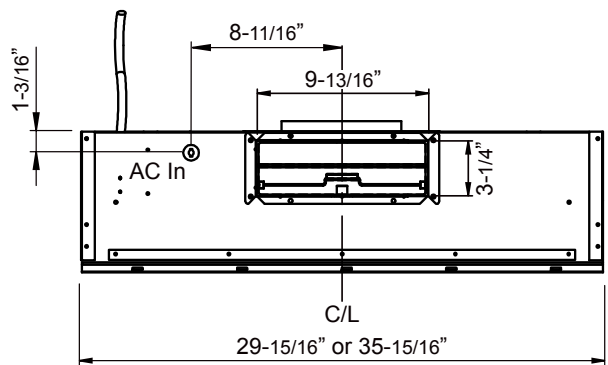

TOP

SIDE

BACK

MODEL	AK7100BS-BF	AK7100BS290-BF	AK7136BS-BF	AK7136BS290-BF
<b>Stainless Steel Size</b>	30"	30"	36"	36"
<b>BLOWER PERFORMANCE</b>				
Blower CFM (Min. - Max.)	150 - 400	120 - 290	150 - 400	120 - 290
Sones (Min. - Max.)	2 - 5	1.1 - 3.2	2 - 5	1.1 - 3.2
<b>FEATURES</b>				
Controls	Mechanical Slide	Mechanical Slide	Mechanical Slide	Mechanical Slide
Speed Levels	3	3	3	3
Auto Delay-Off	No	No	No	No
Lighting	LumiLight LED, 6W x2	LumiLight LED, 6W x2	LumiLight LED, 6W x2	LumiLight LED, 6W x2
Dual-Level Lighting	Yes	Yes	Yes	Yes
Filters	Baffle x2	Baffle x2	Baffle x2	Baffle x2
Recirculating Option	Yes	Yes	Yes	Yes
<b>DUCT SPECIFICATIONS</b>				
Vertical Internal Blower	7" Round or 3-1/4" x 10"	7" Round or 3-1/4" x 10"	7" Round or 3-1/4" x 10"	7" Round or 3-1/4" x 10"
Horizontal Internal Blower	3-1/4" x 10"	3-1/4" x 10"	3-1/4" x 10"	3-1/4" x 10"
400 CFM AC POWER	120V, 60Hz at Max. 1.7A	120V, 60Hz at Max. 1.7A	120V, 60Hz at Max. 1.7A	120V, 60Hz at Max. 1.7A
290 CFM AC POWER	120V, 60Hz at Max. 1.55A	120V, 60Hz at Max. 1.55A	120V, 60Hz at Max. 1.55A	120V, 60Hz at Max. 1.55A
<b>OPTIONAL ACCESSORIES</b>				
Recirculating Kit	ZRC-0071	ZRC-0071	ZRC-0071	ZRC-0071
Stainless Steel Telescopic Backsplash	AK1710	AK1710	AK1716	AK1716
Make-Up Air Kit	MUA006A	MUA006A	MUA006A	MUA006A
Damper, 7" Round	AK00067	AK00067	AK00067	AK00067
<b>MOUNTING HEIGHT RANGE*</b>	24" - 32"	24" - 32"	24" - 32"	24" - 32"
<b>WARRANTY</b>	3 years parts, 1 year labor	3 years parts, 1 year labor	3 years parts, 1 year labor	3 years parts, 1 year labor

\*Mounting height refers to distance between top of a 36" tall cooking surface and bottom of hood.